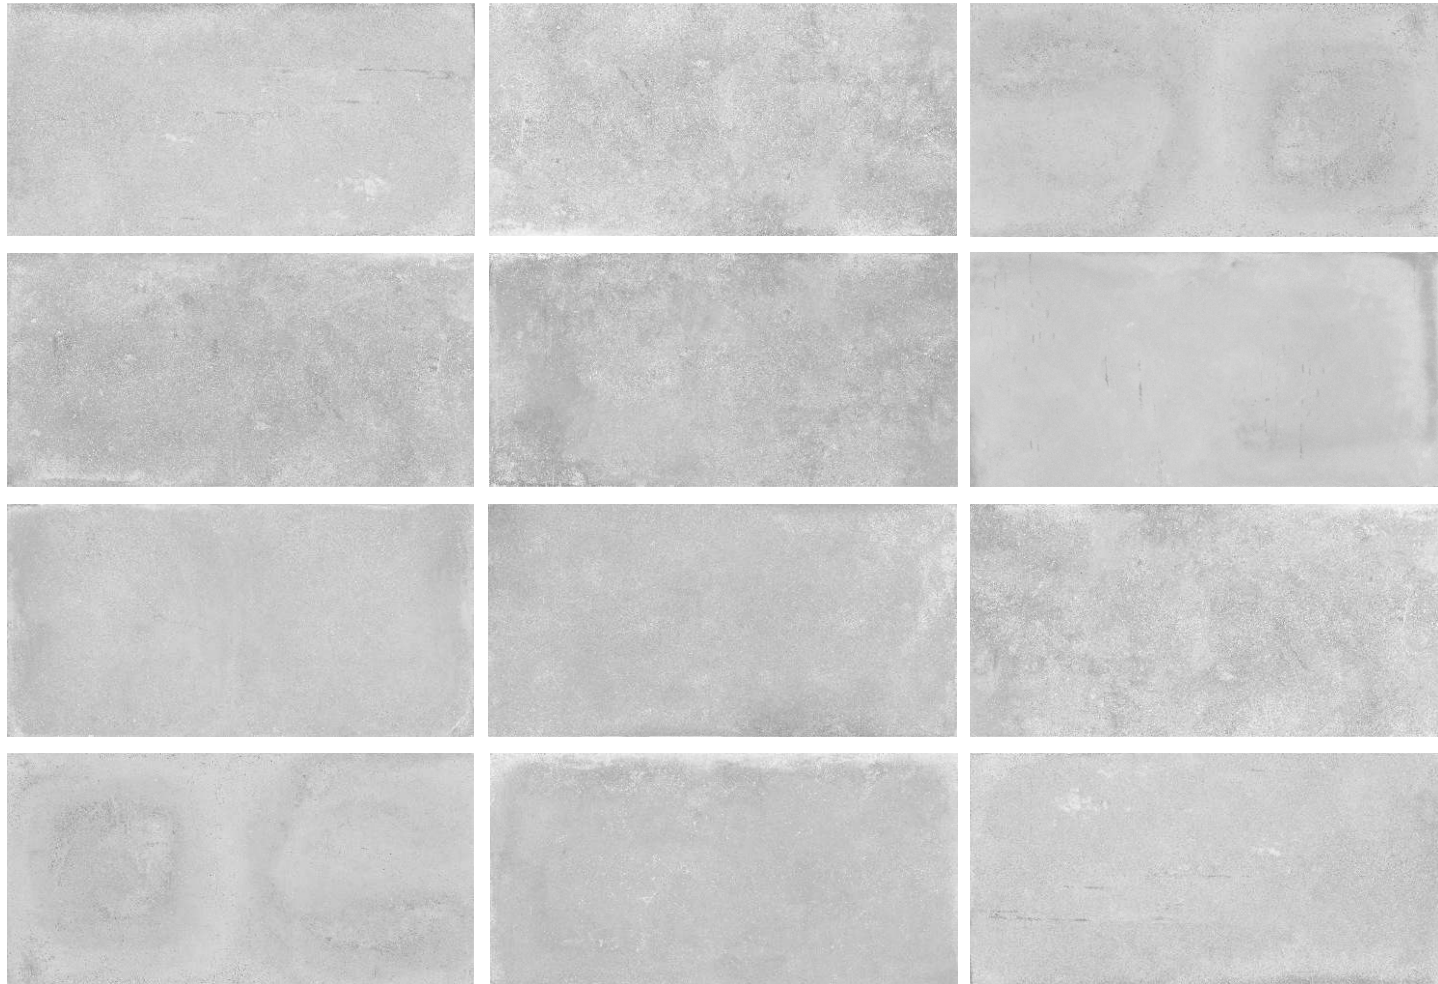

FLOOR TILES

WALL TILES

SILK NATURAL

TILES WITH MODERATE SHADE VARIATION

FROST RESISTANT

60 X 120 / 75 X 150

GARAGE STEEL

MATT