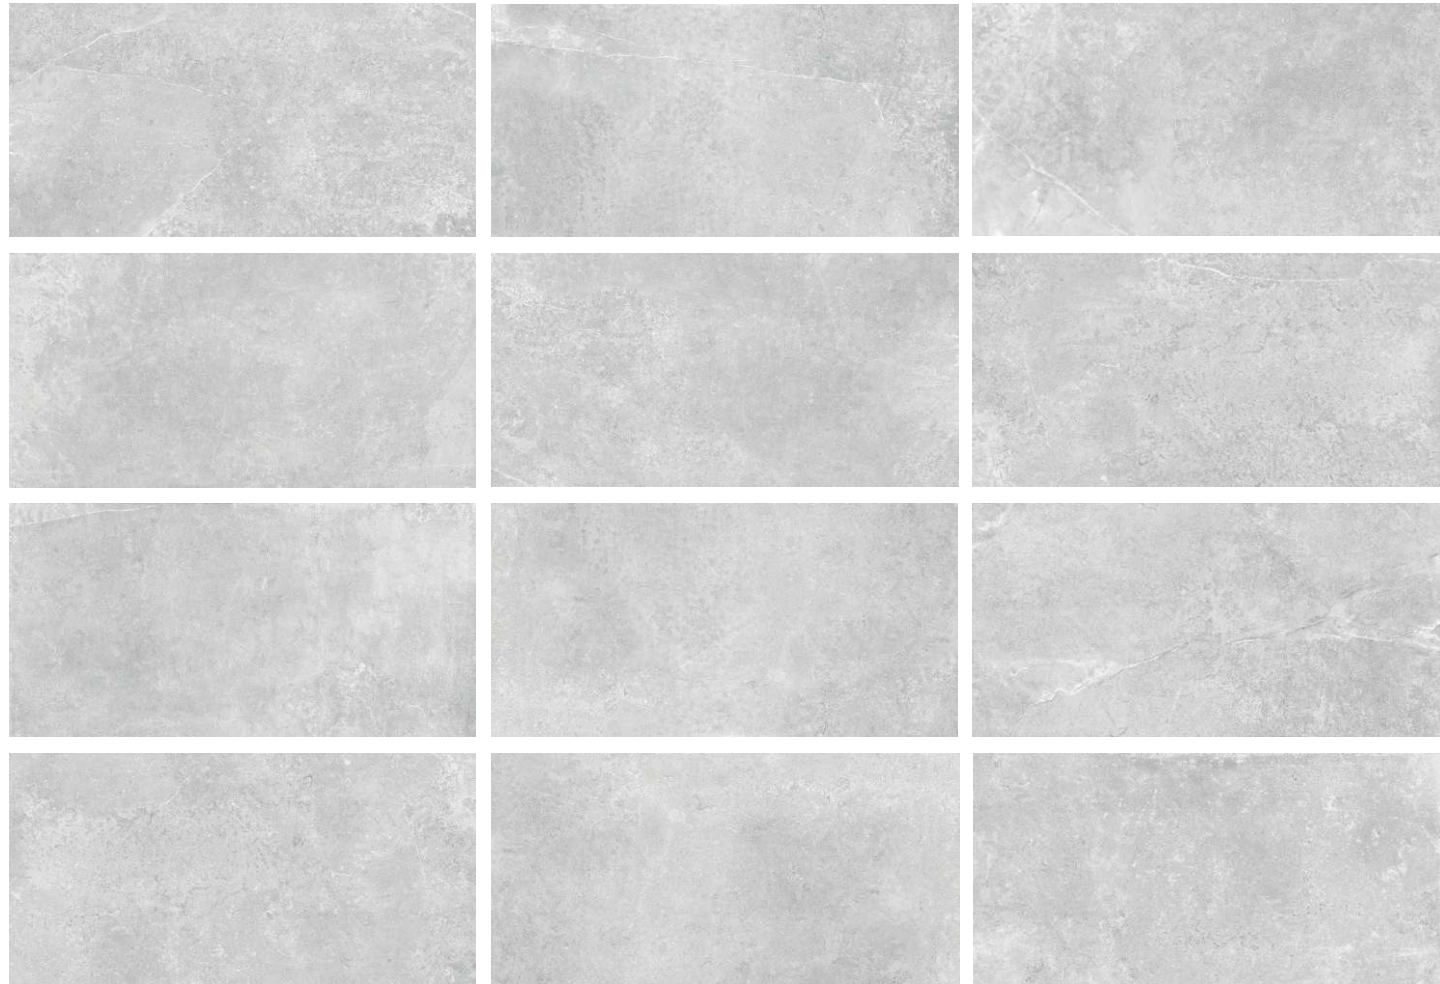

60 X 120 / 75 X 150