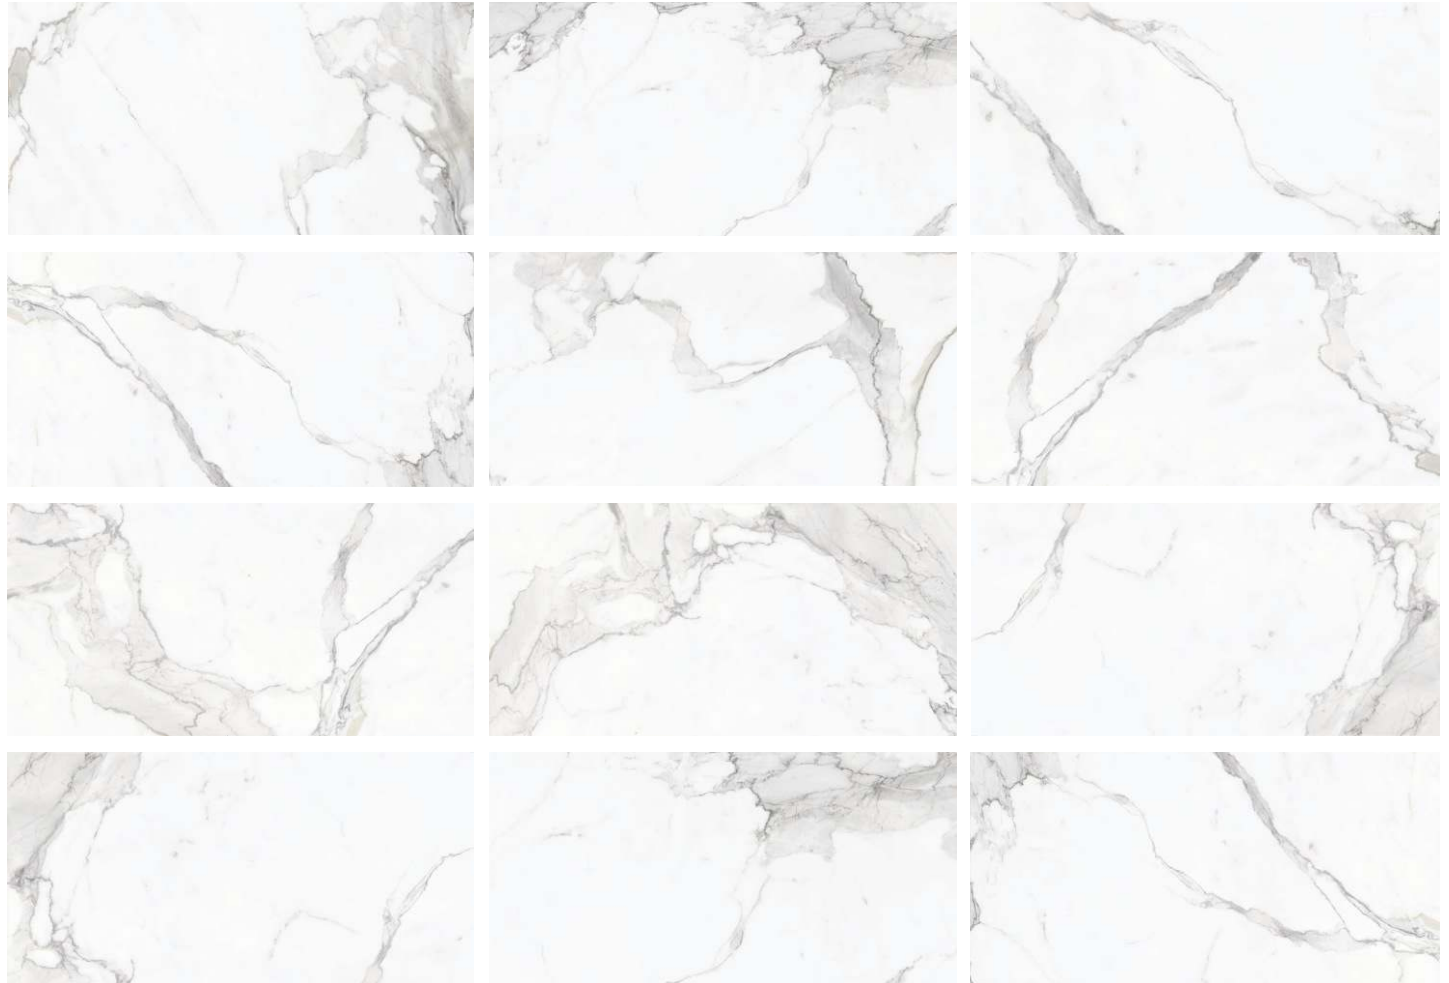

60 X 120 / 75 X 150