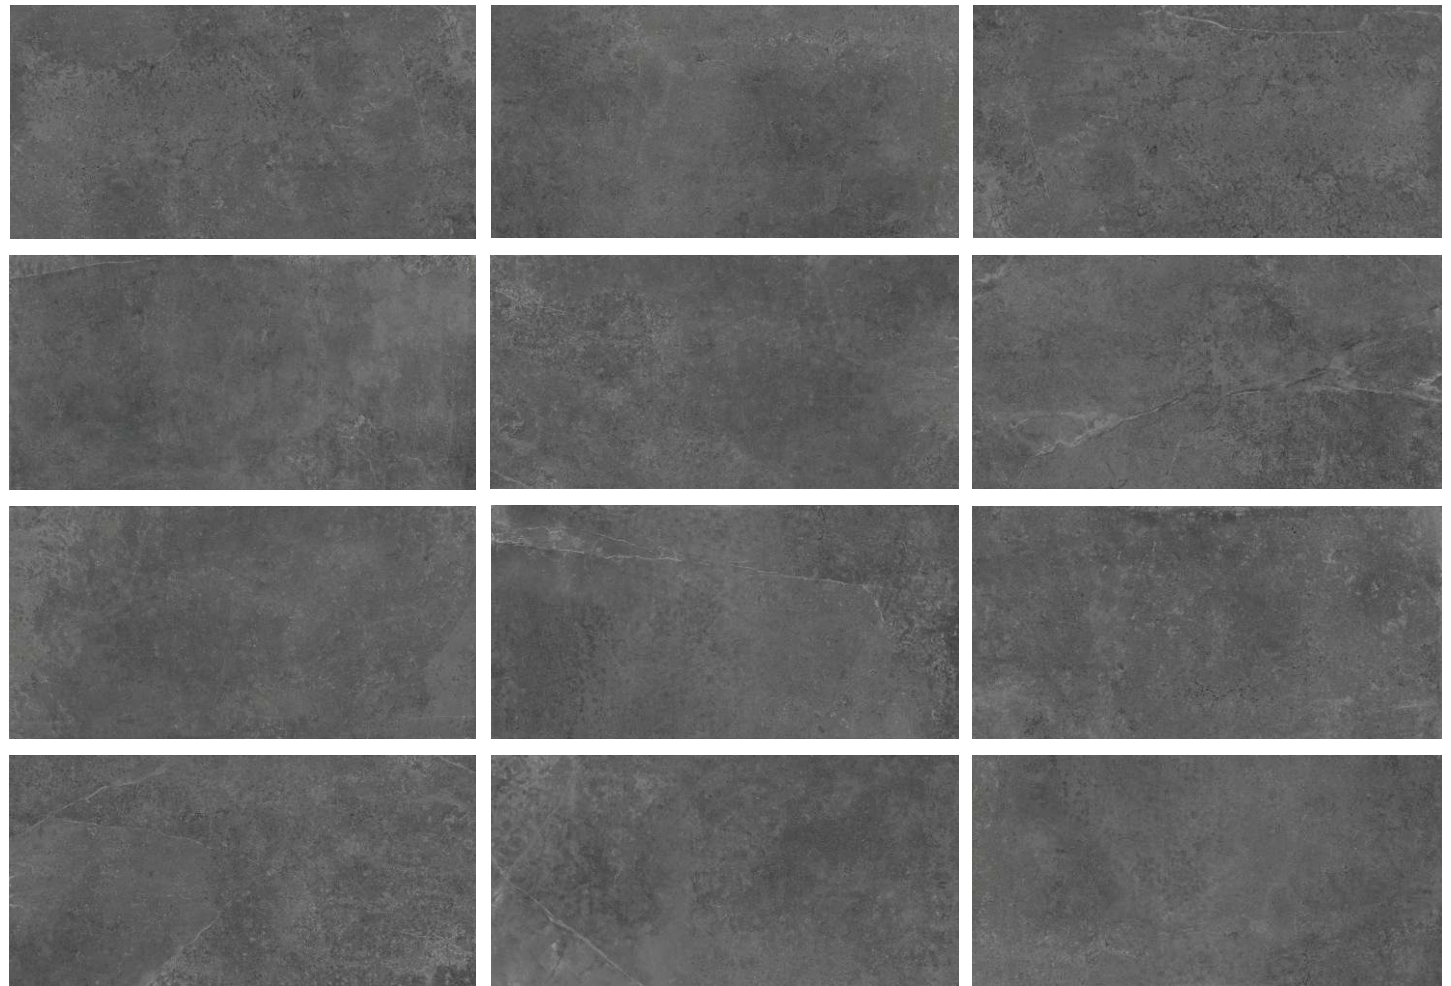

60 X 120 / 75 X 150