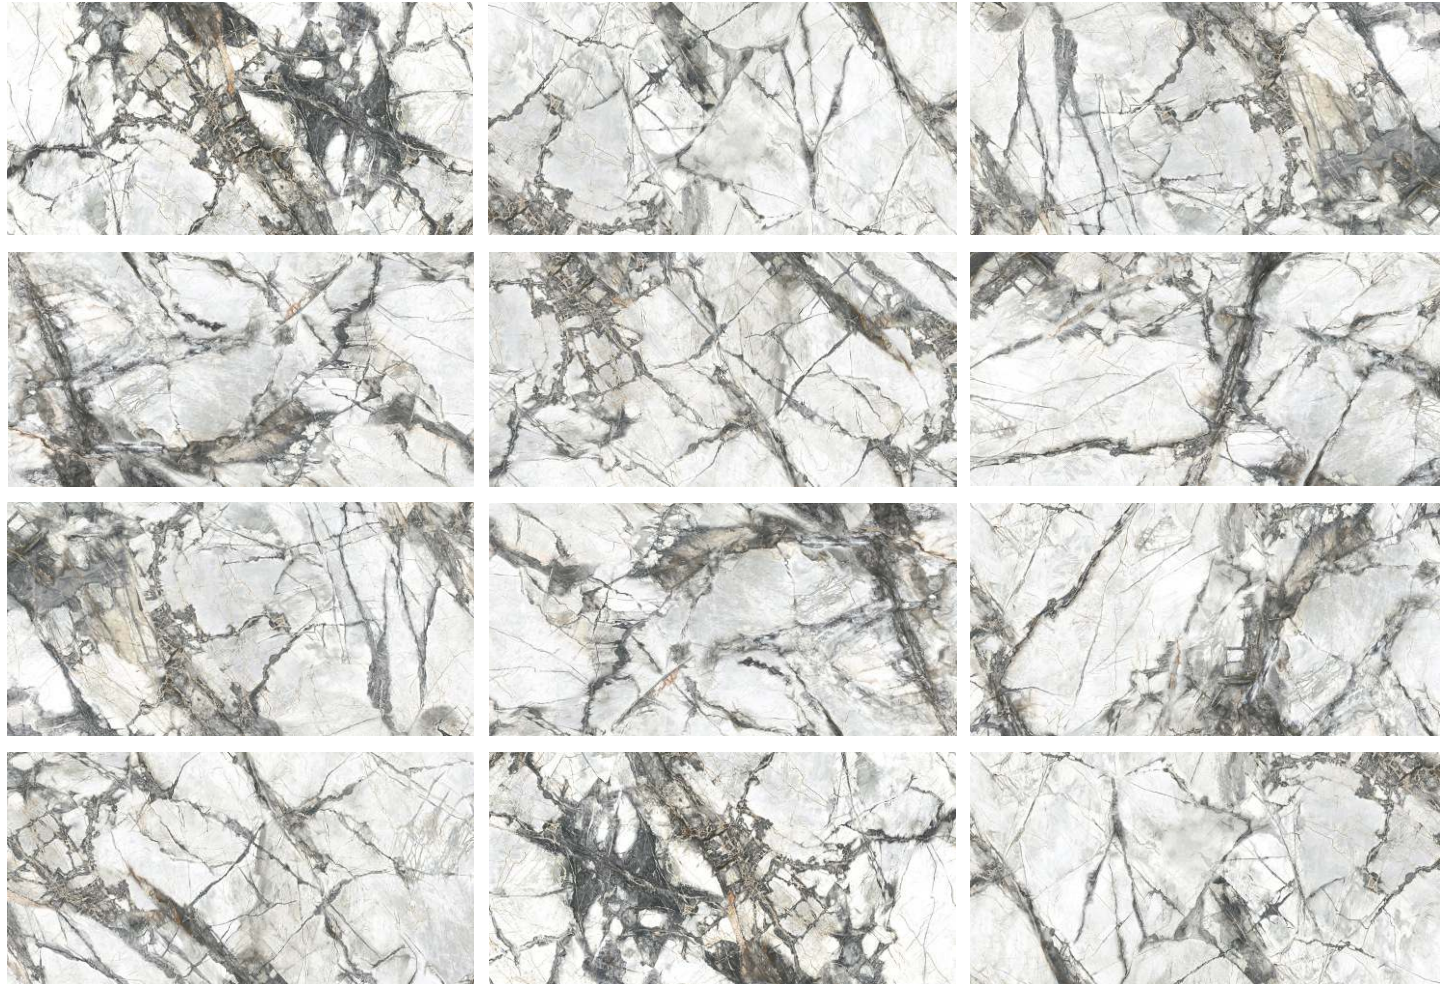

FLOOR
TILES

WALL
TILES

SOFT

TILES WITH
SLIGHT SHADE
VARIATION

FROST
RESISTANT

60 X 120 / 75 X 150

REGINA

SILK NATURAL