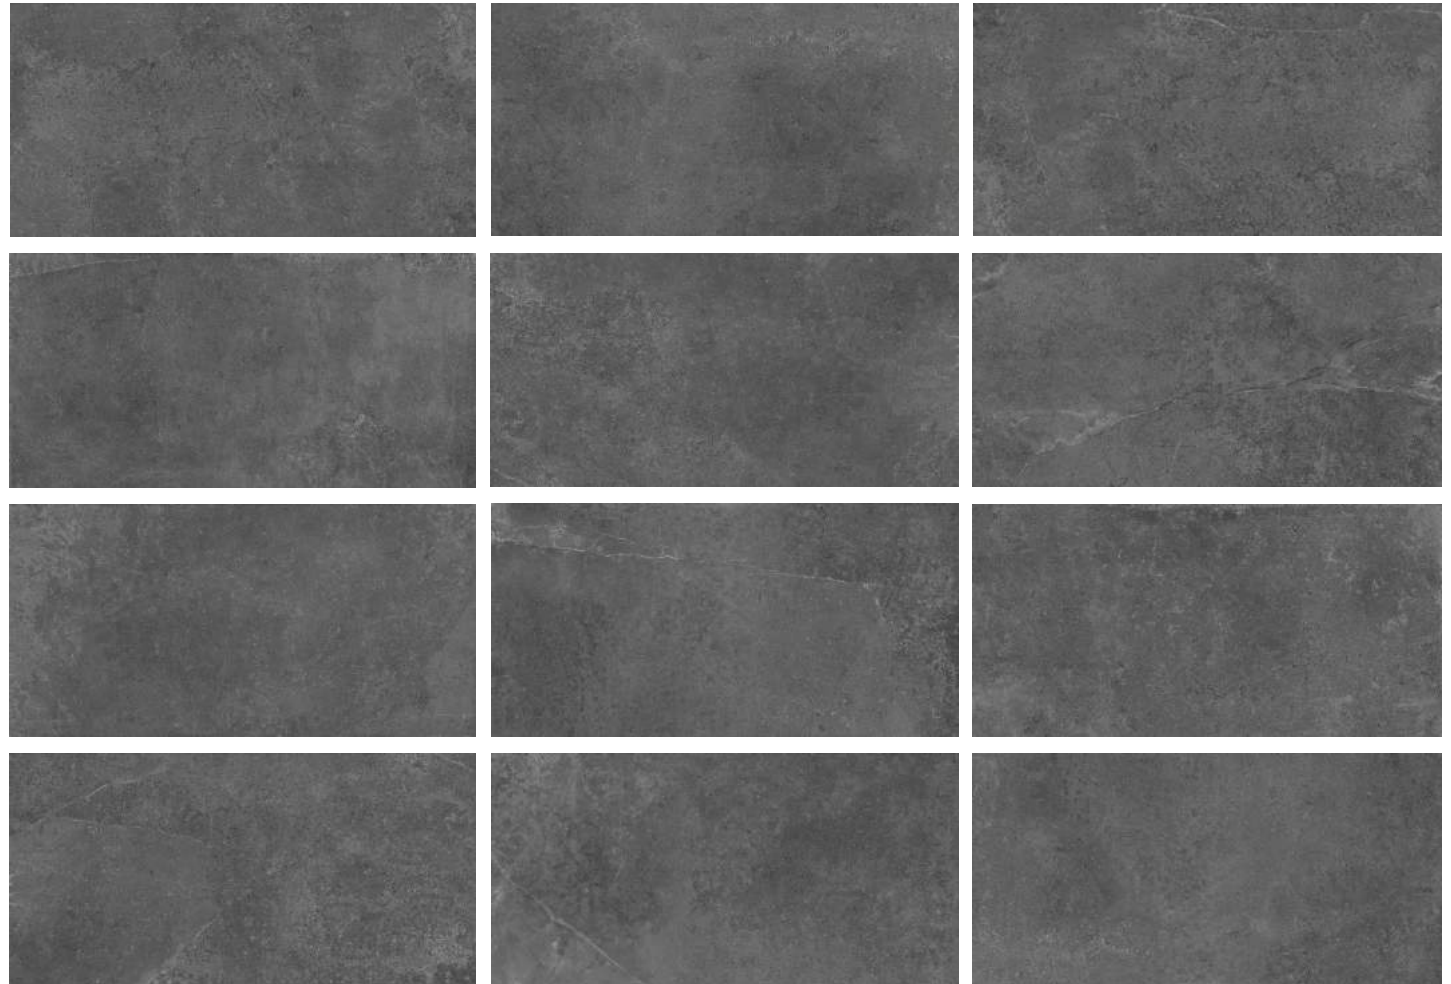

60 X 120 / 75 X 150