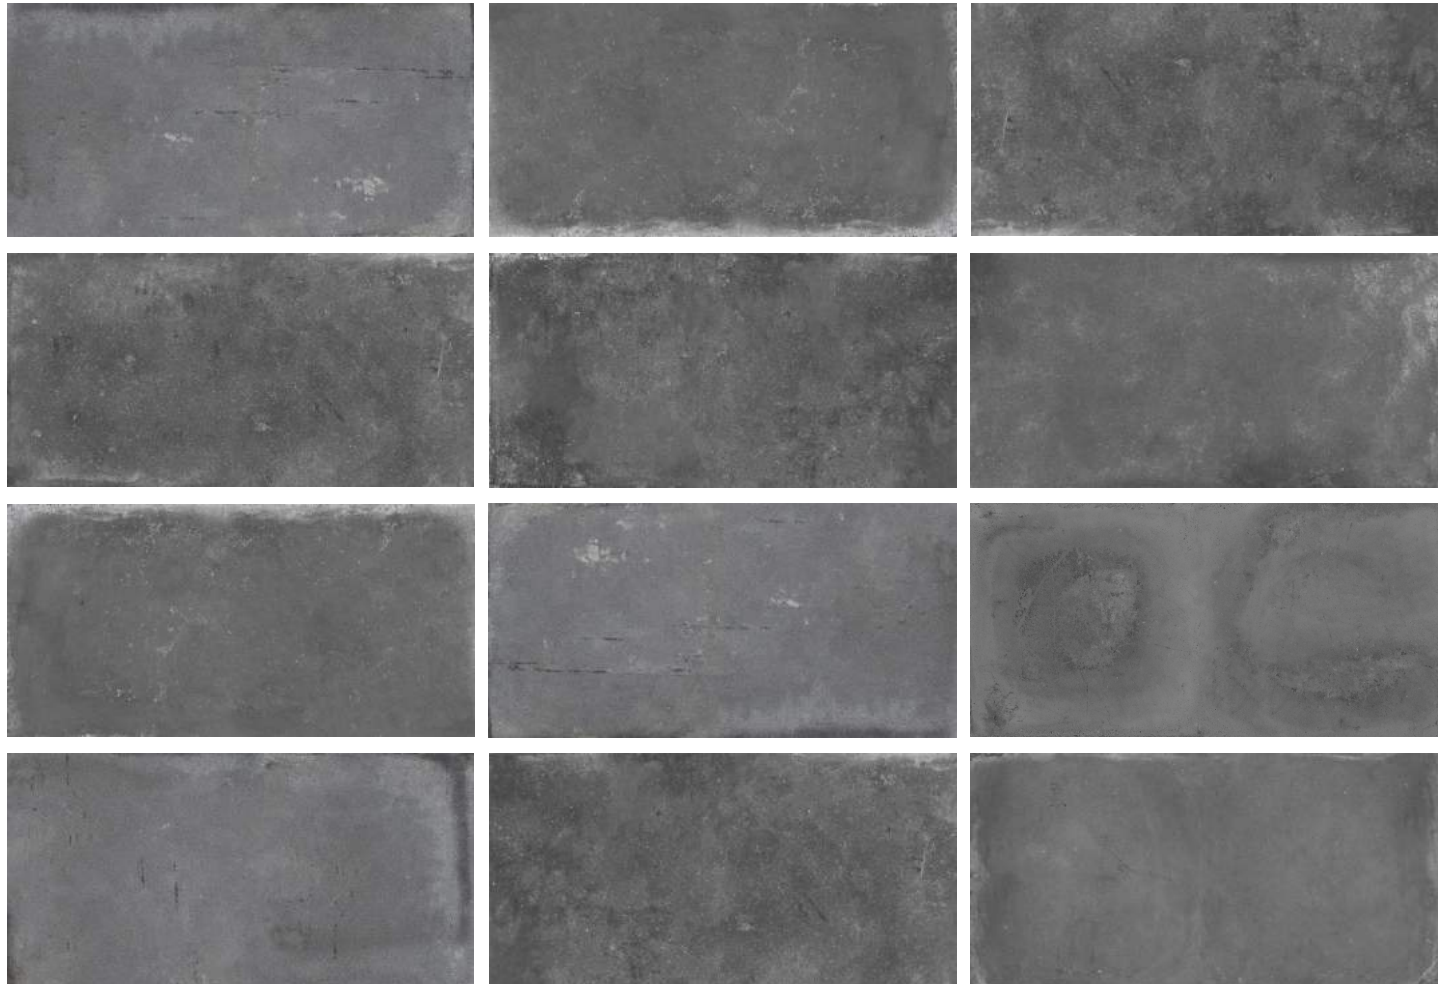

PORCELAIN
TILES

RECTIFIED

FLOOR
TILES

WALL TILES

SILK NATURAL

TILES WITH
MODERATE SHADE
VARIATION

FROST RESISTANT

60 X 120 / 75 X 150