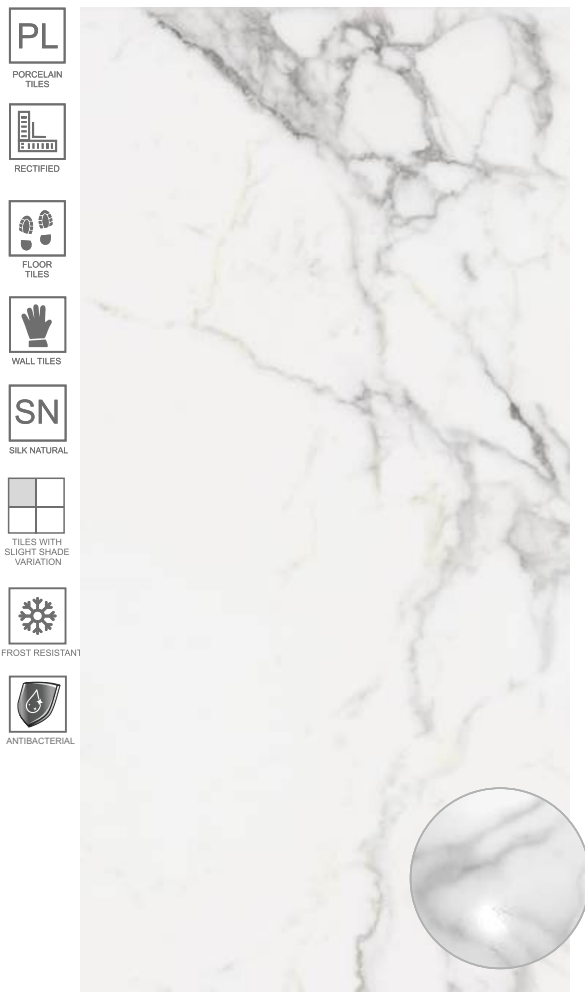

Porcelain tile / Керамогранит

PL

PORCELAIN TILES

RECTIFIED

FLOOR TILES

WALL TILES

SN

SILK NATURAL

TILES WITH SLIGHT SHADE VARIATION

FROST RESISTANT

ANTIBACTERIAL

TORINO SILK NATURAL
75 x 150