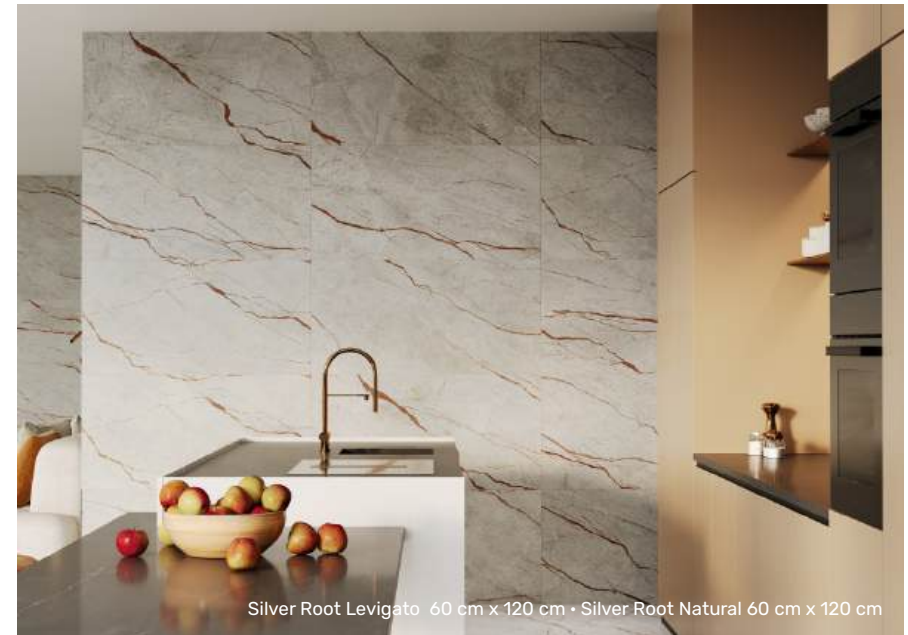

WALL  
TILES

NATURAL

TILES WITH  
SLIGHT SHADE  
VARIATION

FROST RESISTANT

ANTIBACTERIAL

**SILVER ROOT NATURAL**  
60 x 120

Silver Root Levigato 60 cm x 120 cm • Silver Root Natural 60 cm x 120 cm