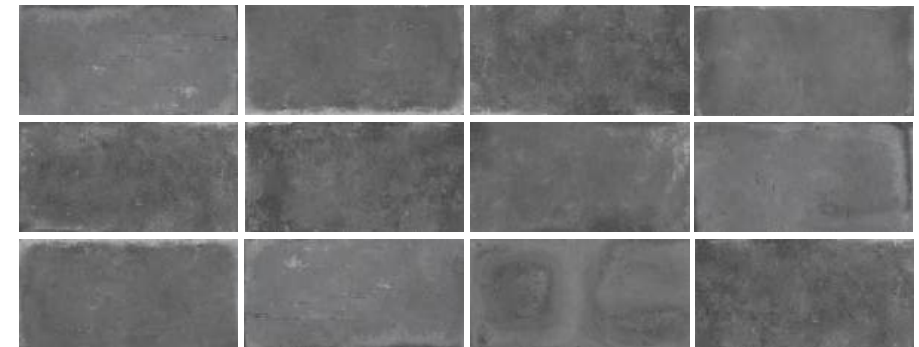

Different patterns / Различные изображения

Size	Collection	Pz/Box	m²/Box	Kg/Box	Box/Pa	m²/Pa	Kg/Pa
600 x 1200	Garage	2	1,44	32	60	86,4	1920