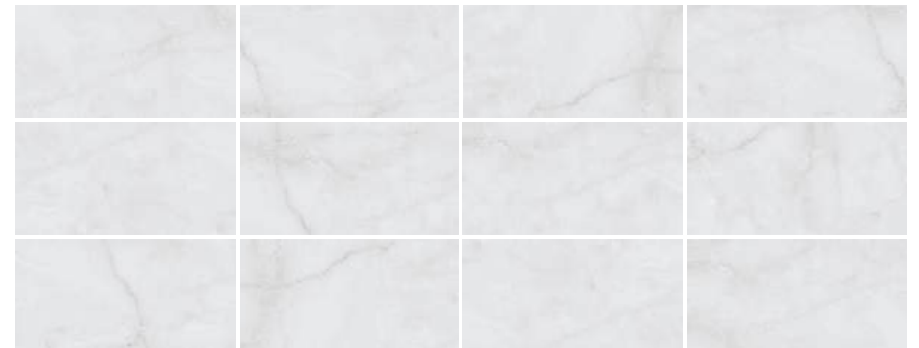

Different patterns / Различные изображения

Size	Collection	Pz/Box	m²/Box	Kg/Box	Box/Pa	m²/Pa	Kg/Pa
600 x 1200	Onyx Next	2	1,44	32	60	86,4	1920